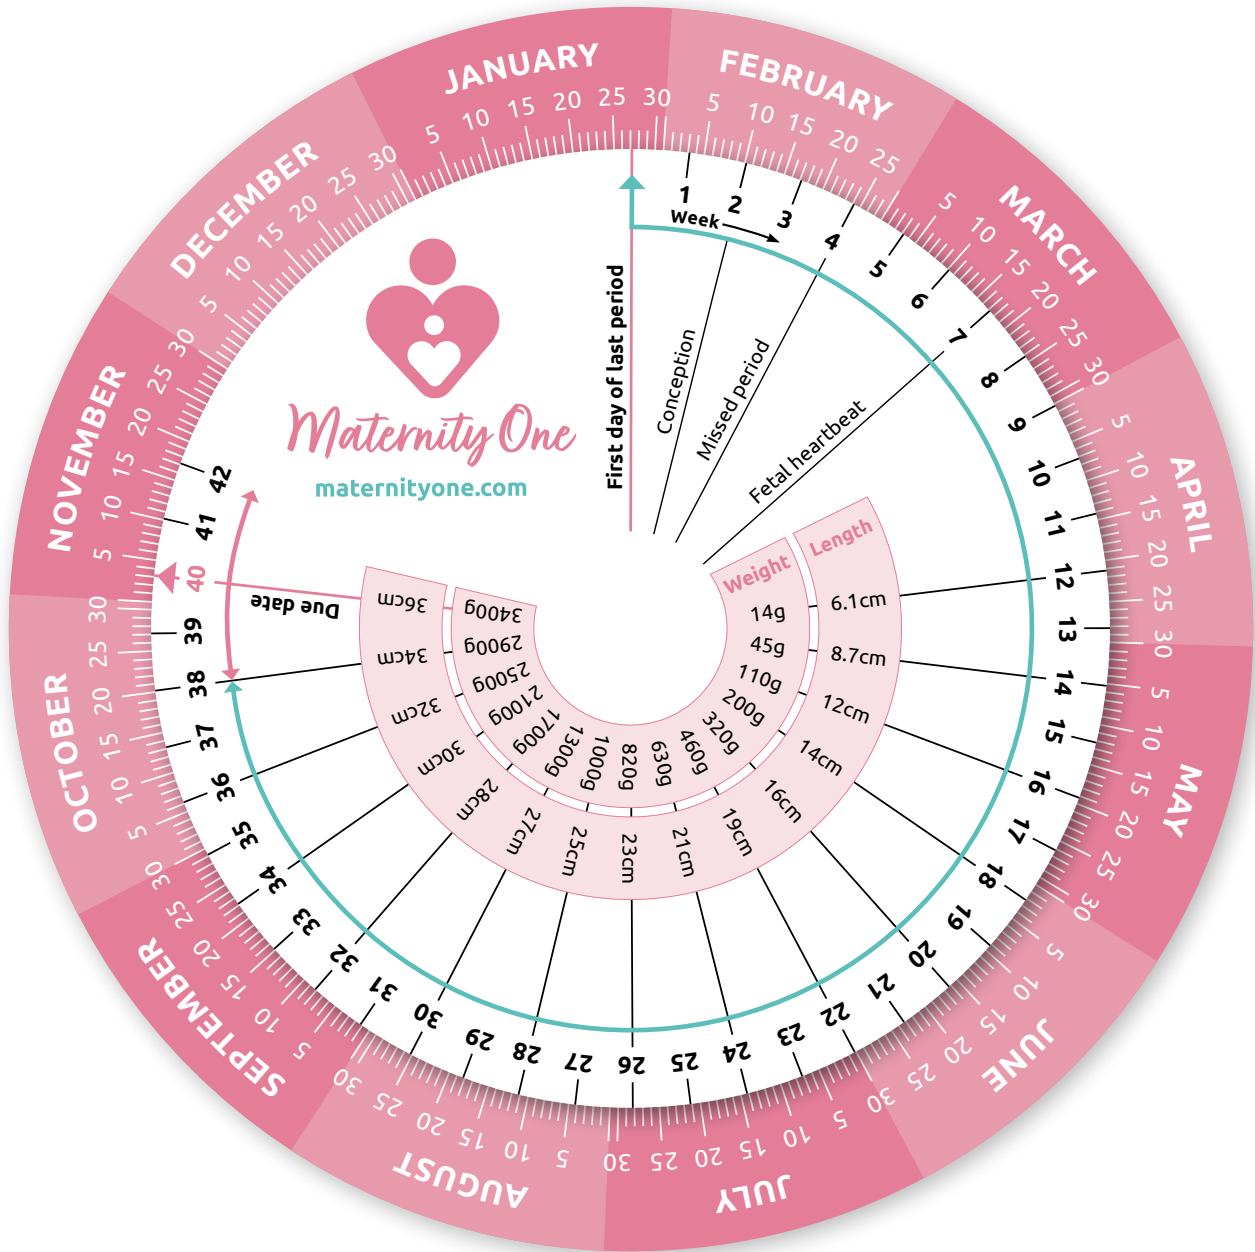

Pregnancy Wheel PDF Sample

Download the printable pregnancy wheel calculator template at pregnancywheelcalculators.com

Adobe Creative Suite compatible

All templates are compatible with Adobe Creative Suite.

Full customisable and scaleable

Add your logo, change colours or fonts, change wheel dates and change the size of the wheel. (For graphic design specialists only)

Print ready templates

Our pregnancy wheel templates are ready for print.